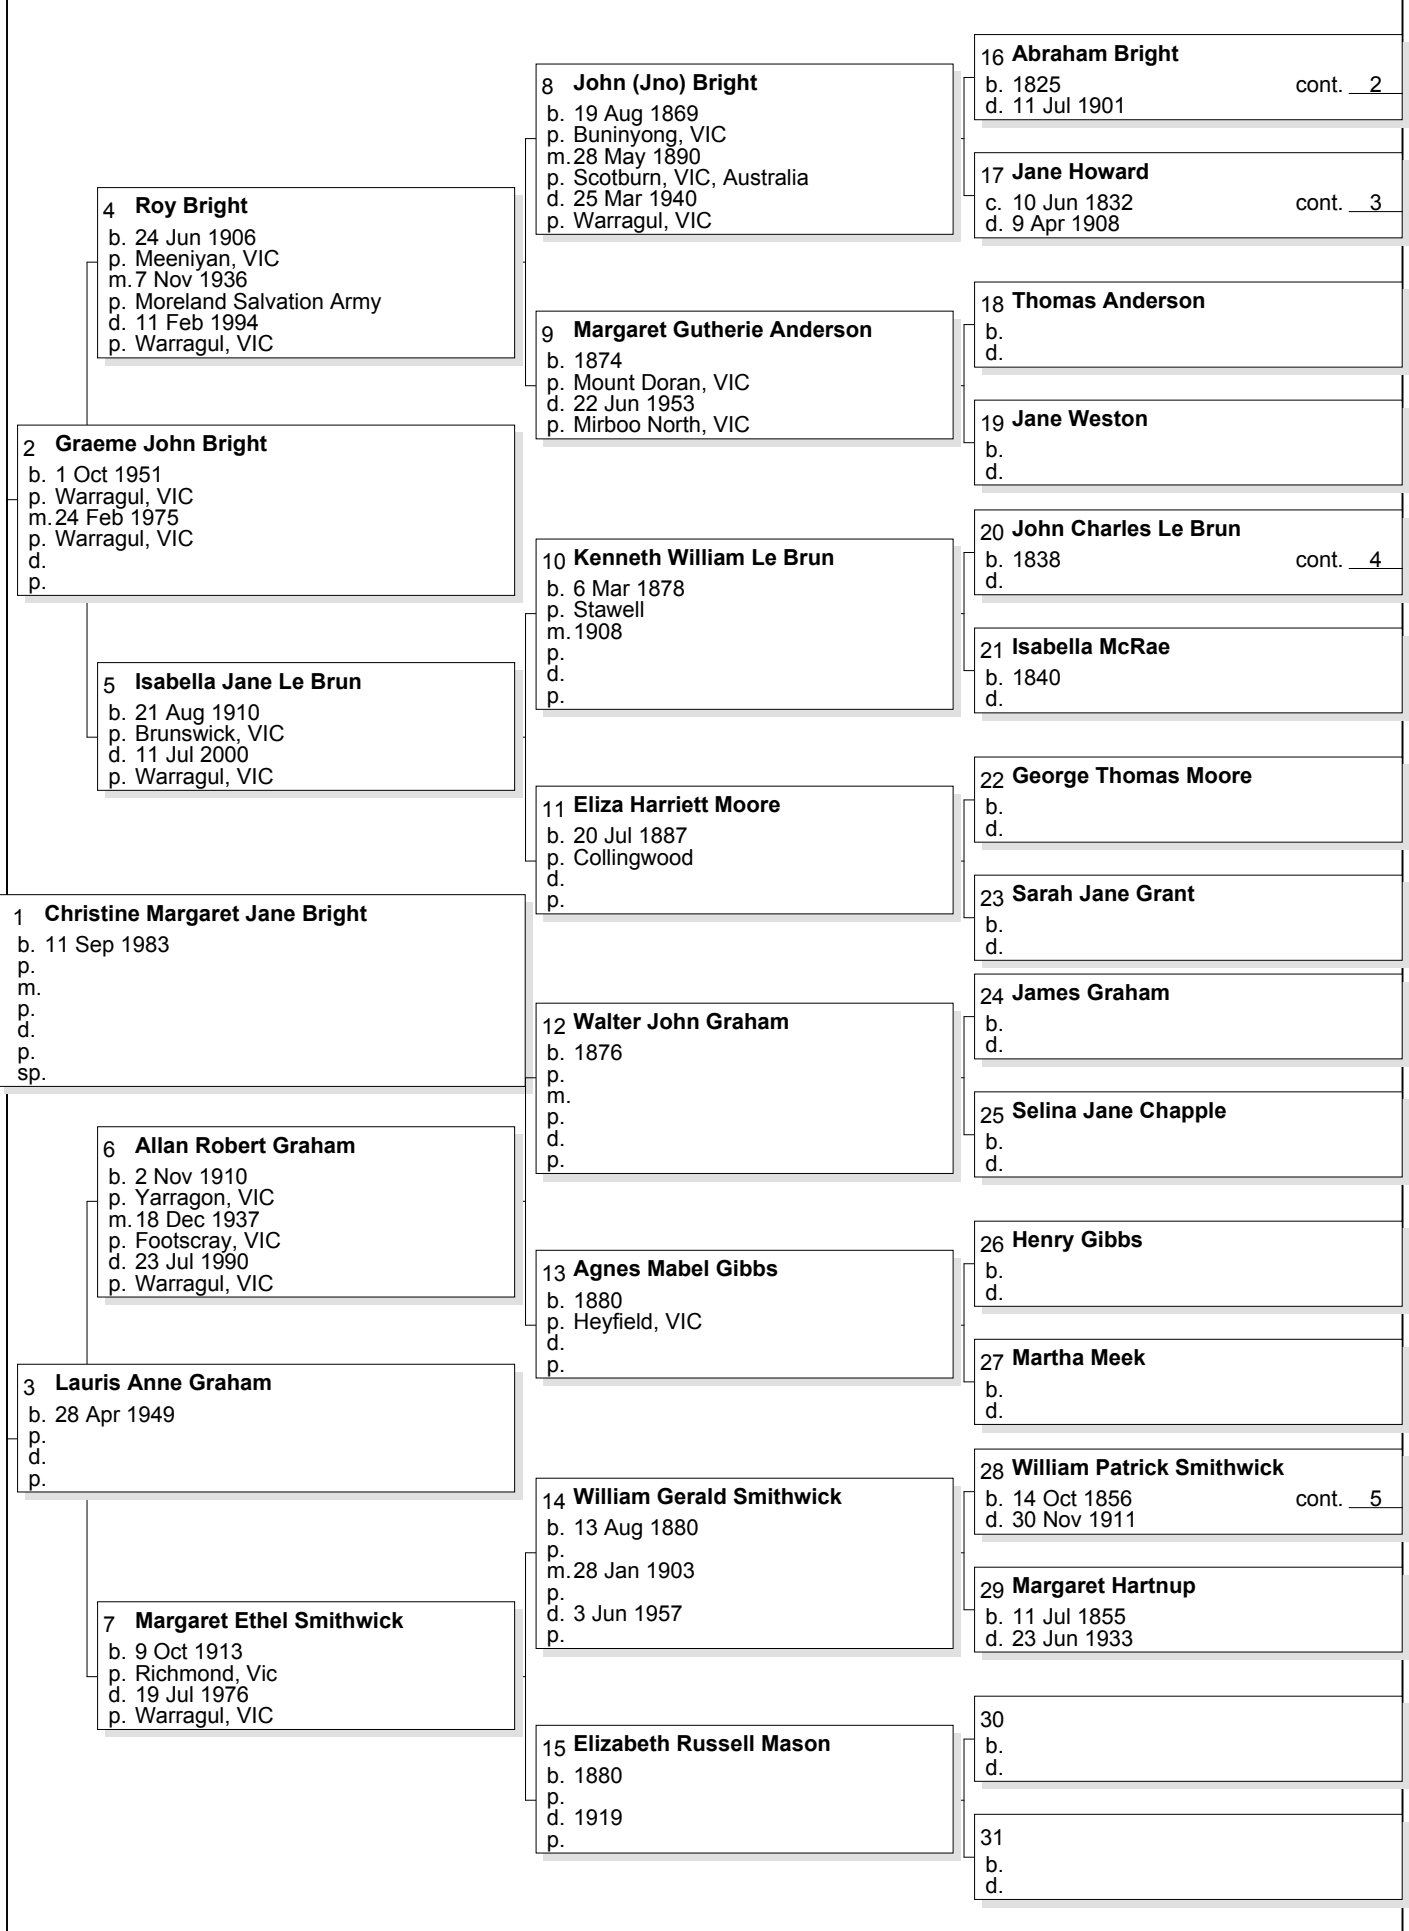

Pedigree Chart for Christine Margaret Jane Bright

No. 1 on this chart is the same as no. 1 on chart no. 1

Chart no. 1

Pedigree Chart for Abraham Bright

No. 1 on this chart is the same as no. 16 on chart no. 1

Chart no. 2

Pedigree Chart for Jane Howard

No. 1 on this chart is the same as no. 17 on chart no. 1

Chart no. 3

Pedigree Chart for John Charles Le Brun

No. 1 on this chart is the same as no. 20 on chart no. 1

Chart no. 4

Pedigree Chart for William Patrick Smithwick

No. 1 on this chart is the same as no. 28 on chart no. 1

Chart no. 5