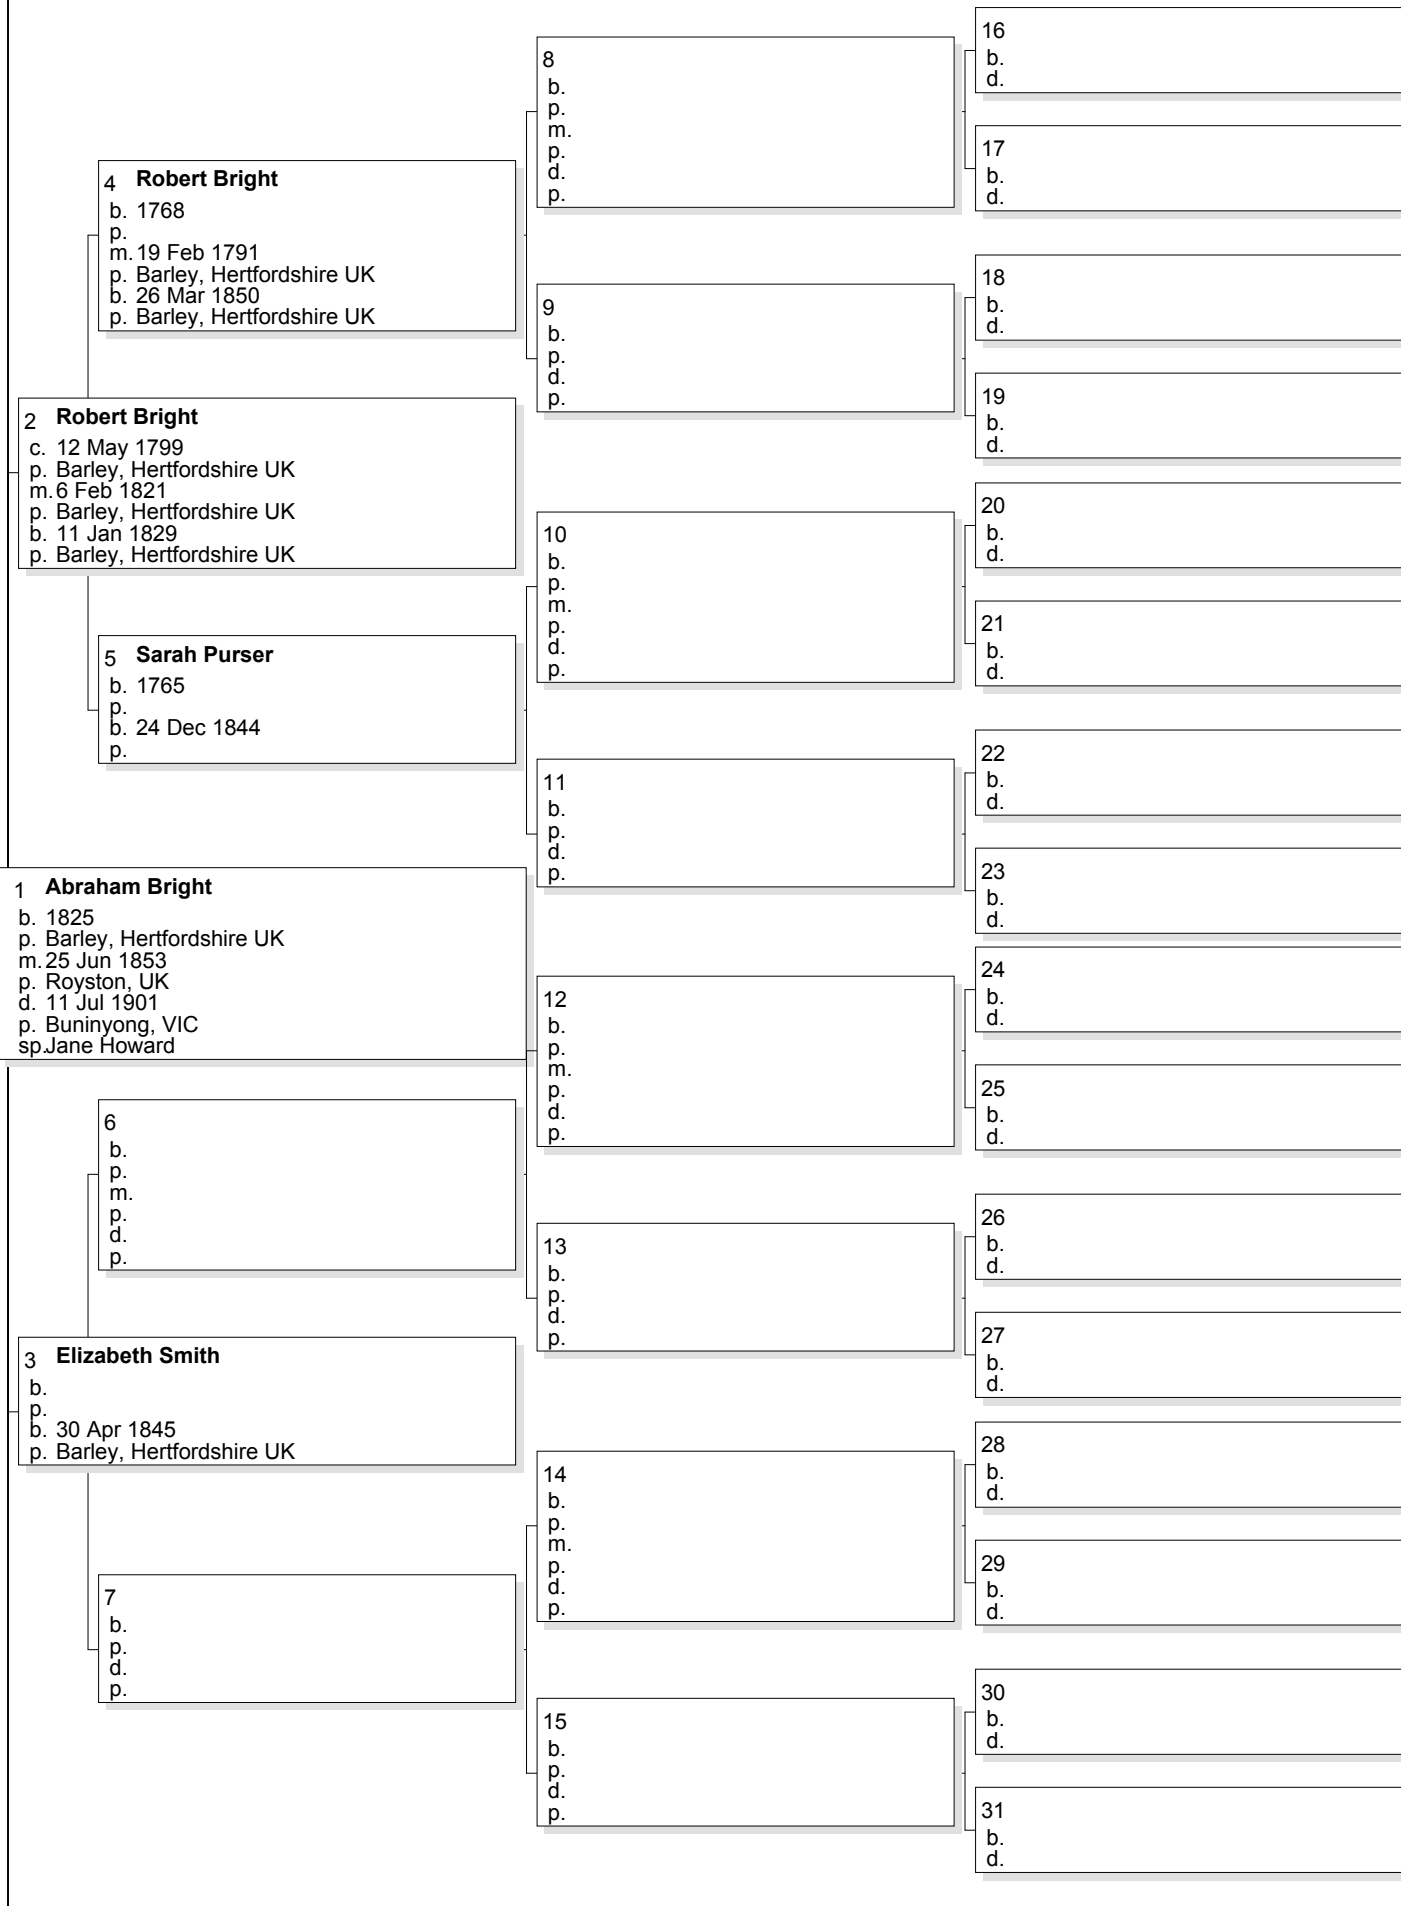

Pedigree Chart for Christine Margaret Jane Bright

No. 1 on this chart is the same as no. 1 on chart no. 1

Chart no. 1

Pedigree Chart for Abraham Bright

No. 1 on this chart is the same as no. 16 on chart no. 1

Chart no. 2

Pedigree Chart for Jane Howard

No. 1 on this chart is the same as no. 17 on chart no. 1

Chart no. 3

Pedigree Chart for John Charles Le Brun

No. 1 on this chart is the same as no. 20 on chart no. 1

Chart no. 4

Pedigree Chart for William Patrick Smithwick

No. 1 on this chart is the same as no. 28 on chart no. 1

Chart no. 5