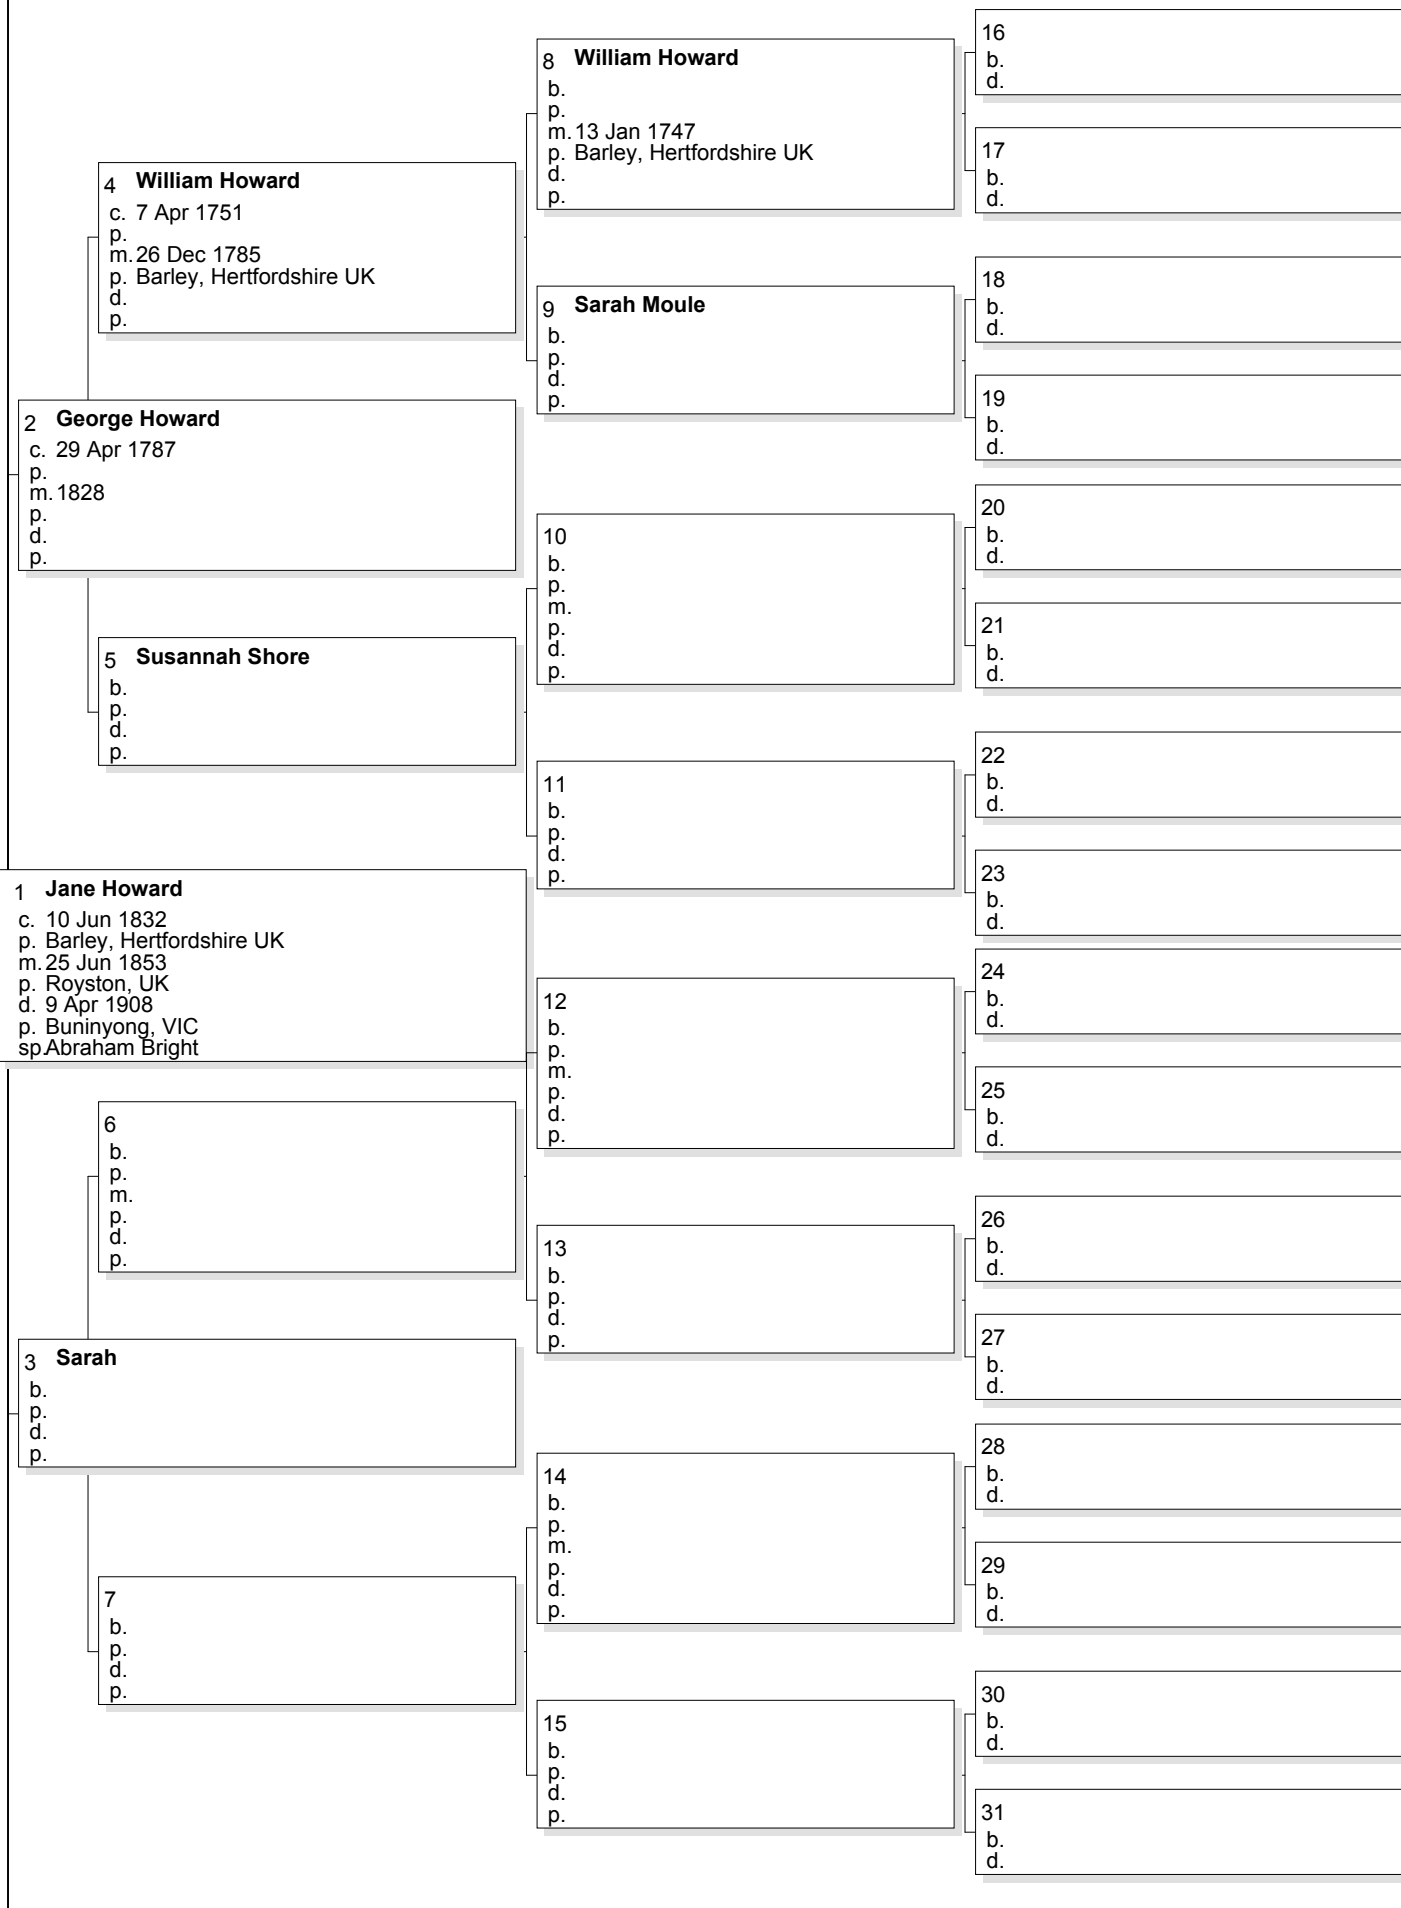

Pedigree Chart for Christine Margaret Jane Bright

No. 1 on this chart is the same as no. 1 on chart no. 1

Chart no. 1

Pedigree Chart for Abraham Bright

No. 1 on this chart is the same as no. 16 on chart no. 1

Chart no. 2

Pedigree Chart for Jane Howard

No. 1 on this chart is the same as no. 17 on chart no. 1

Chart no. 3

Pedigree Chart for John Charles Le Brun

No. 1 on this chart is the same as no. 20 on chart no. 1

Chart no. 4

Pedigree Chart for William Patrick Smithwick

No. 1 on this chart is the same as no. 28 on chart no. 1

Chart no. 5